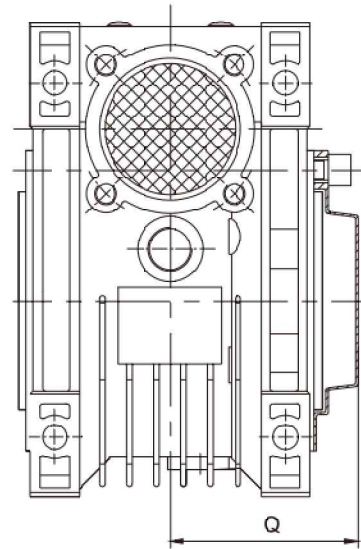

Model	JRW Protective Cover
Unit	mm

	30	40	50	63	75	90	110	130	150
Q	42	50	58	69	74	86	94	102	117

Worm Gear

Protective Cover