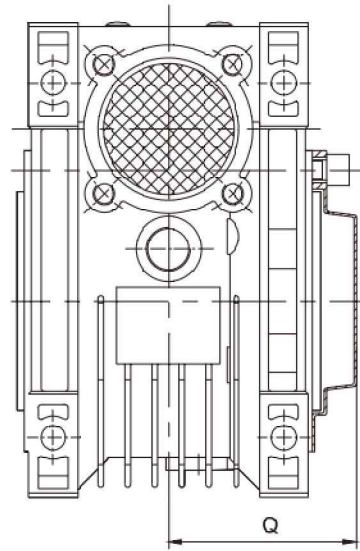

Model	JRW Protective Cover
Unit	mm

	30	40	50	63	75	90	110	130	150
Q	42	50	58	69	74	86	94	102	117

Worm Gear

Protective Cover